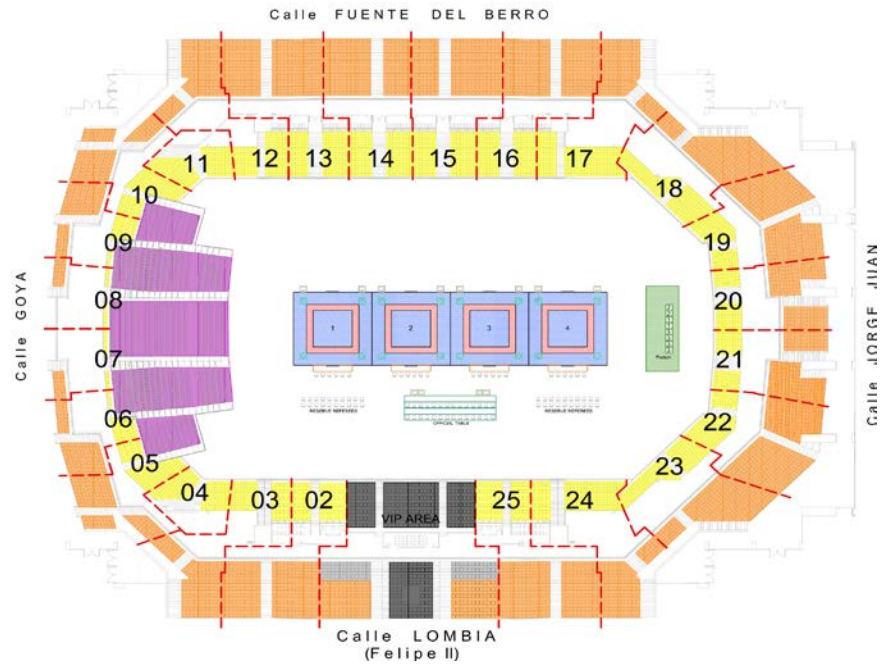

Tickets for National Federations

SPECIAL PRICES FOR NATIONAL FEDERATIONS

	Area & Sector	Area & Sector	Area & Sector
	Area & Sector	Area & Sector	Area & Sector
FULL TICKET (6 Days: Tu-Su)	13-14-15-16-02-25 60 €	03-04-05-06-07-08-09-10-11-12 17-18-19-20-21-22-23-24 50 €	5-6-7-8-9-10 Not Available
FINALS TICKET (2 Days: Sat and Sun)	Not Available	Not Available	60 €

ELIMINATIONS

-  Team Seats
-  Yellow Zone
-  Orange Zone
-  VIP Area

FINALS

-  Blue Zone
-  Yellow Zone
-  Orange Zone
-  VIP Area
-  Team Seats